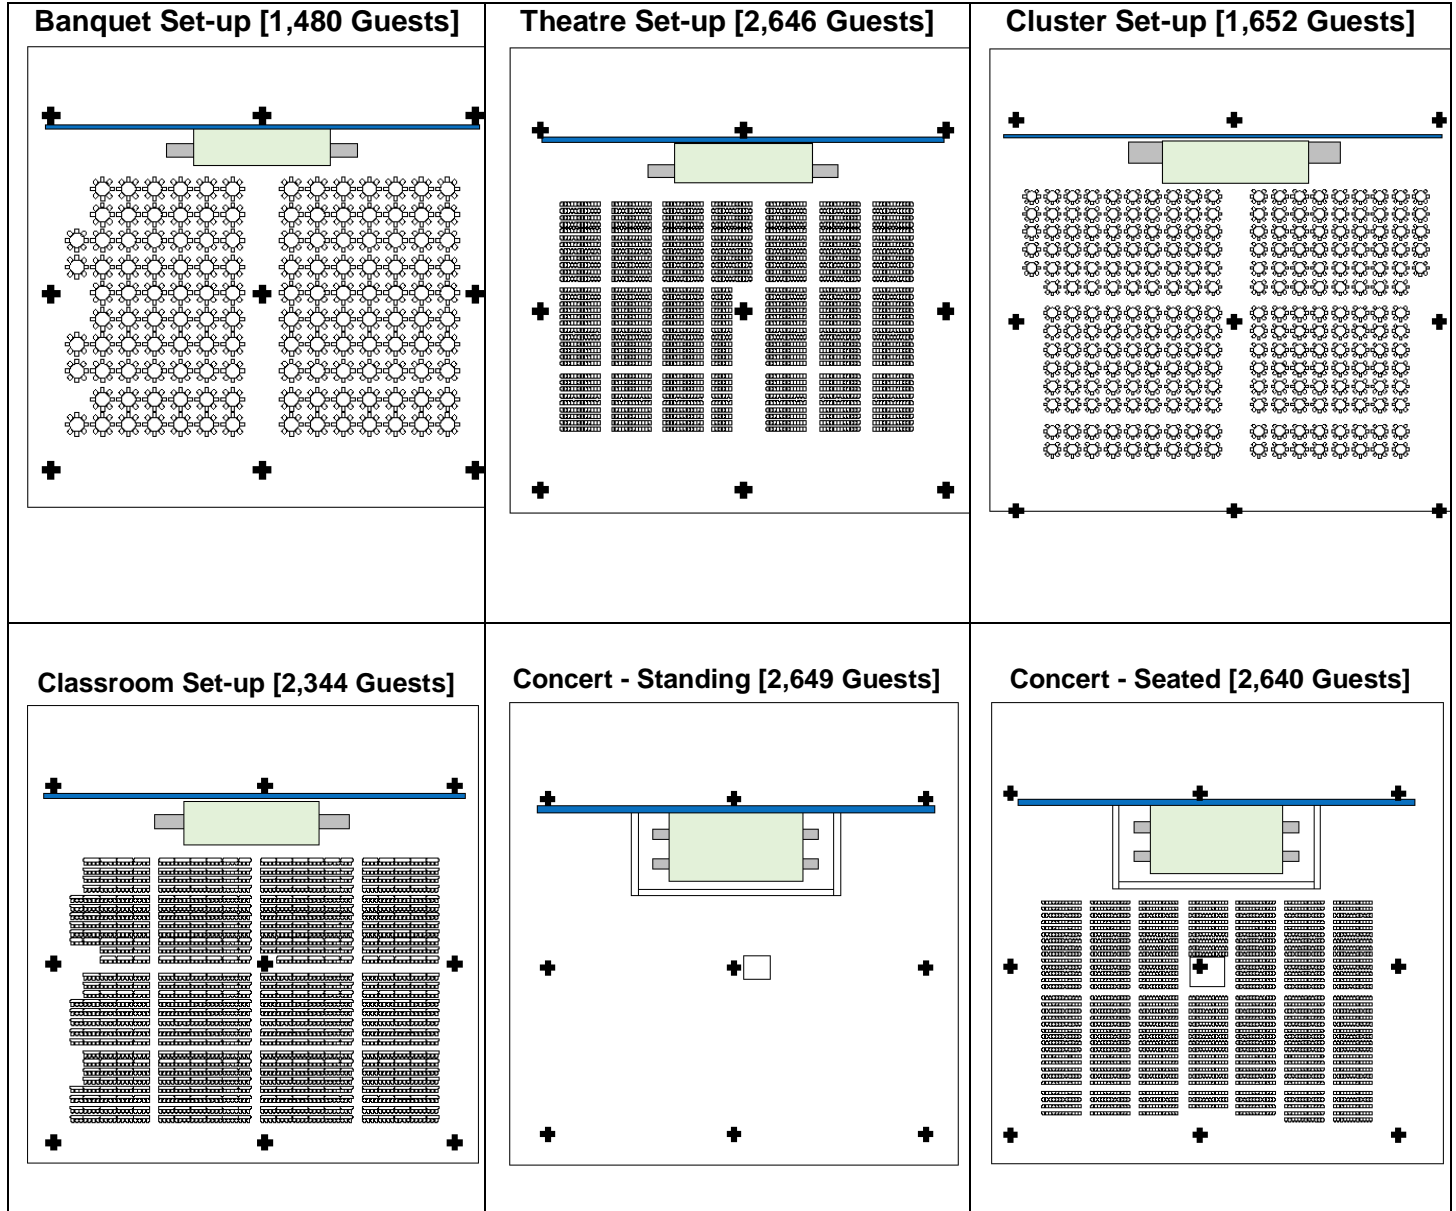

SAMPLE FLOORPLANS – Engage 2, 401-2

Conference Stage Dimensions: 64ft (L) x 16ft (W) x 4 ft (H) / Concert Stage Dimensions: 64ft (L) x 16ft (W) x 4 ft (H)
 P2.5mm Digital Canvas [LED Wall] Dimensions: 21m by 4m on stage of 72ft (L) x 4ft (W) x 4xft
 Suntec Decoy

EXPLORE ENGAGE

TECHNICAL BRIEF & INCLUSIONS

SPECIAL OFFERS

SAMPLE FLOORPLANS – Engage 2, 403-4

Conference Stage Dimensions: 20 (L) 6 x (W) x 1.22m (H) / Concert Stage Dimensions: 20 (L) 12 x (W) x 1.22m (H)
 P2.5mm Digital Canvas [LED Wall] Dimensions: 21m by 4m on stage of 72ft (L) x 4ft (W) x 4xft
 Suntec Decoy

EXPLORE ENGAGE

TECHNICAL BRIEF & INCLUSIONS

SPECIAL OFFERS

SAMPLE FLOORPLANS – Engage 2, 404-5

- Conference Stage Dimensions: 20 (L) 6 x (W) x 1.22m (H) / Concert Stage Dimensions: 20 (L) 12 x (W) x 1.22m (H)
- P2.5mm Digital Canvas [LED Wall] Dimensions: 21m by 4m on stage of 72ft (L) x 4ft (W) x 4xft
- Suntec Decoy