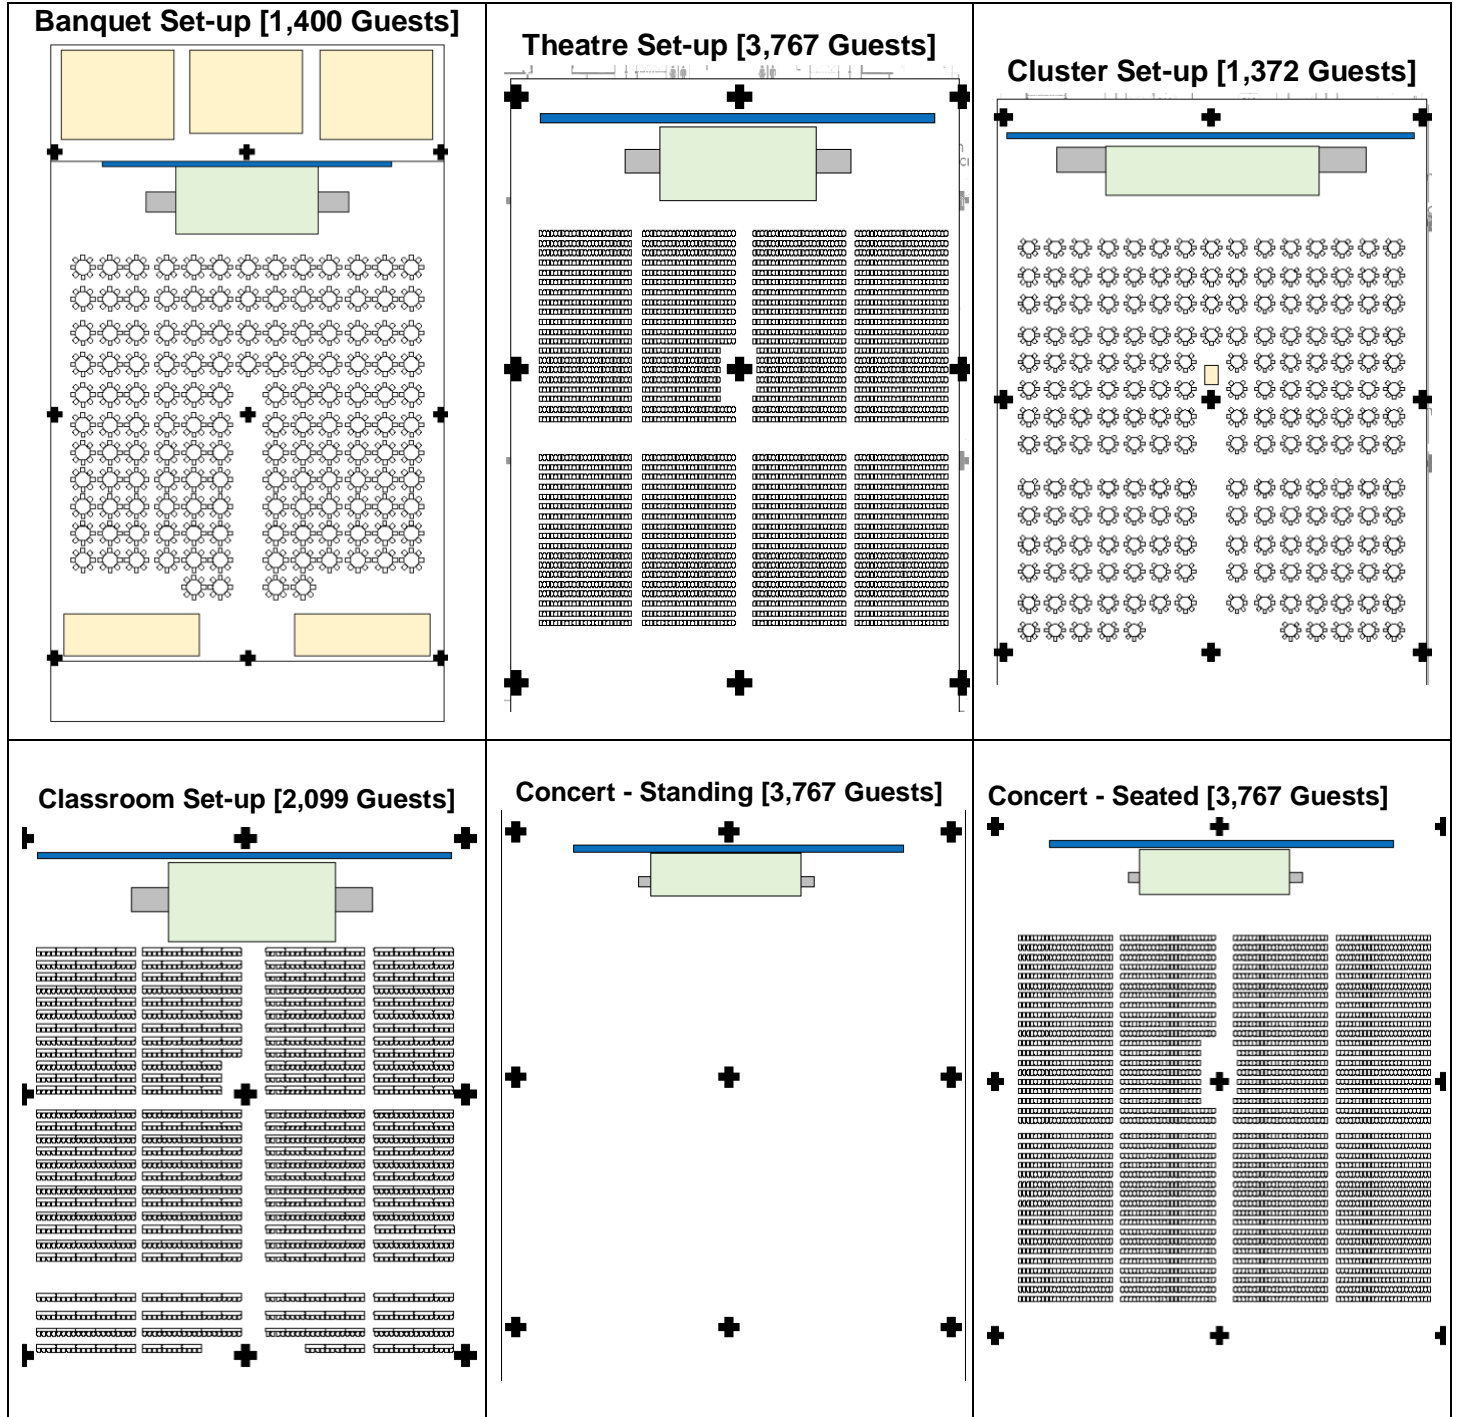

SAMPLE FLOORPLANS – Engage 2, 401-2

Conference Stage Dimensions: 64ft (L) x 16ft (W) x 4 ft (H) / Concert Stage Dimensions: 64ft (L) x 16ft (W) x 4 ft (H)
 P2.5mm Digital Canvas [LED Wall] Dimensions: 21m by 4m on stage of 72ft (L) x 4ft (W) x 4xft
 Suntec Decoy

EXPLORE ENGAGE

TECHNICAL BRIEF & INCLUSIONS

SPECIAL OFFERS

SAMPLE FLOORPLANS – Engage 2, 403-4

Conference Stage Dimensions: 20 (L) 6 x (W) x 1.22m (H) / Concert Stage Dimensions: 20 (L) 12 x (W) x 1.22m (H)
 P2.5mm Digital Canvas [LED Wall] Dimensions: 21m by 4m on stage of 72ft (L) x 4ft (W) x 4xft
 Suntec Decoy

EXPLORE ENGAGE

TECHNICAL BRIEF & INCLUSIONS

SPECIAL OFFERS

SAMPLE FLOORPLANS – Engage 2, 404-5

- Conference Stage Dimensions: 20 (L) 6 x (W) x 1.22m (H) / Concert Stage Dimensions: 20 (L) 12 x (W) x 1.22m (H)
- P2.5mm Digital Canvas [LED Wall] Dimensions: 21m by 4m on stage of 72ft (L) x 4ft (W) x 4xft
- Suntec Decoy