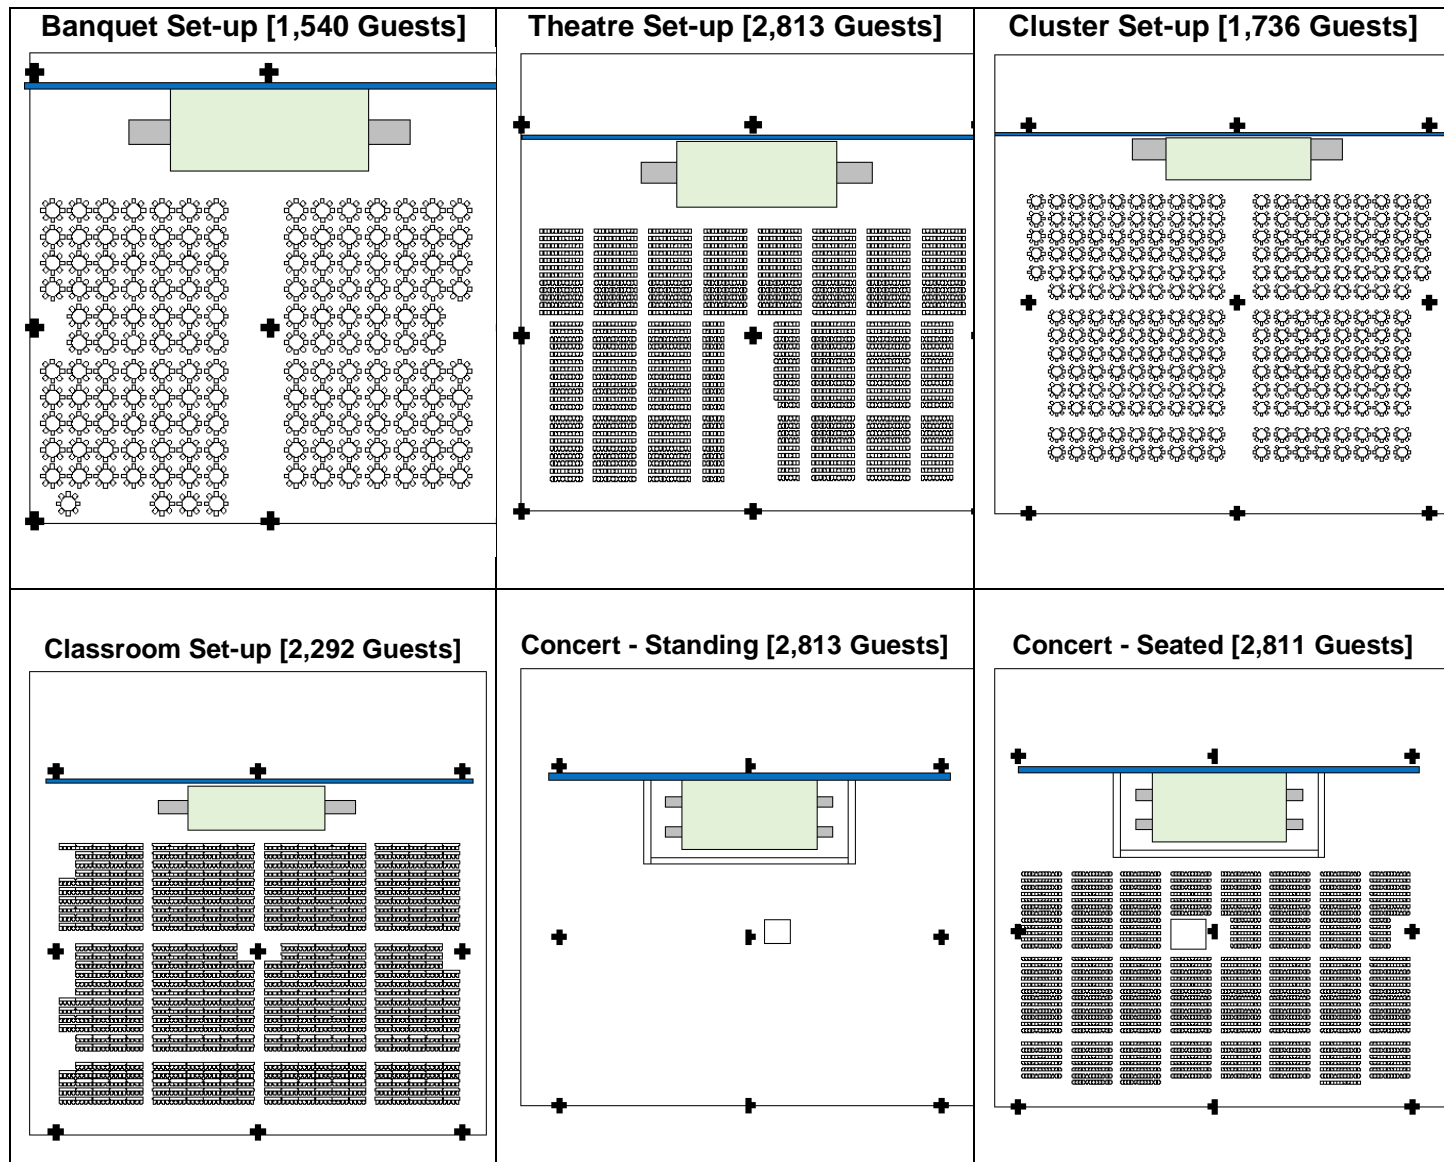

SAMPLE FLOORPLANS – Engage 2, 401-2

Conference Stage Dimensions: 64ft (L) x 16ft (W) x 4 ft (H) / Concert Stage Dimensions: 64ft (L) x 16ft (W) x 4 ft (H)
 P2.5mm Digital Canvas [LED Wall] Dimensions: 21m by 4m on stage of 72ft (L) x 4ft (W) x 4xft
 Suntec Decoy

EXPLORE ENGAGE

TECHNICAL BRIEF & INCLUSIONS

SPECIAL OFFERS

SAMPLE FLOORPLANS – Engage 2, 403-4

Conference Stage Dimensions: 20 (L) 6 x (W) x 1.22m (H) / Concert Stage Dimensions: 20 (L) 12 x (W) x 1.22m (H)
 P2.5mm Digital Canvas [LED Wall] Dimensions: 21m by 4m on stage of 72ft (L) x 4ft (W) x 4xft
 Suntec Decoy

EXPLORE ENGAGE

TECHNICAL BRIEF & INCLUSIONS

SPECIAL OFFERS

SAMPLE FLOORPLANS – Engage 2, 404-5

- Conference Stage Dimensions: 20 (L) 6 x (W) x 1.22m (H) / Concert Stage Dimensions: 20 (L) 12 x (W) x 1.22m (H)
- P2.5mm Digital Canvas [LED Wall] Dimensions: 21m by 4m on stage of 72ft (L) x 4ft (W) x 4xft
- Suntec Decoy