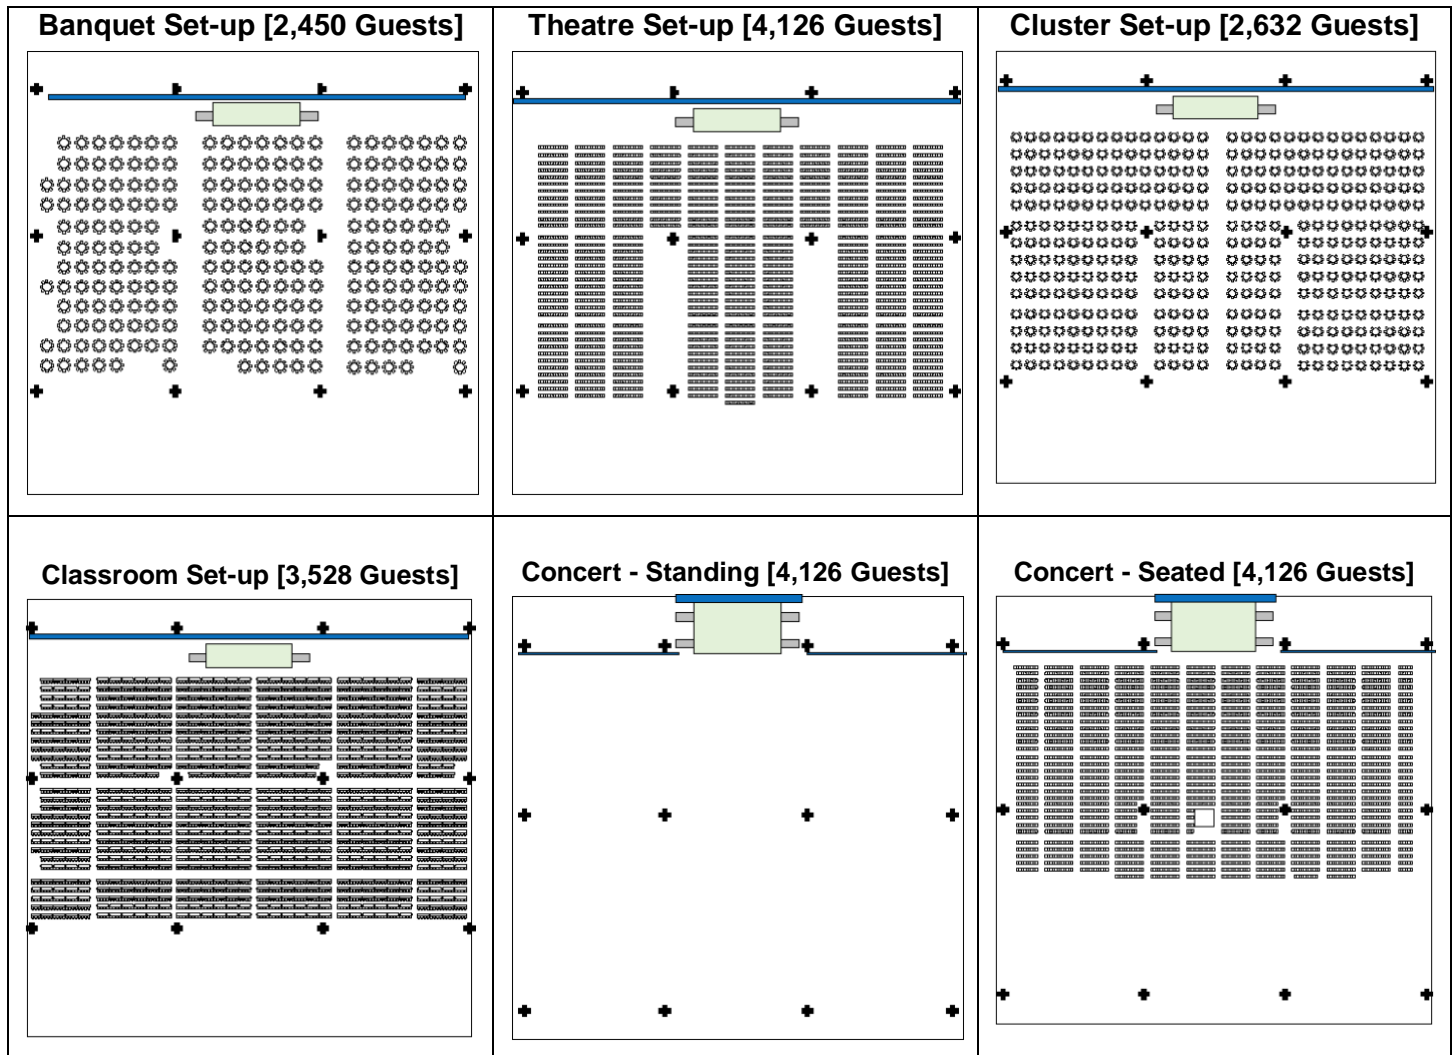

## SAMPLE FLOORPLANS – Engage 3, 403-5

Conference Stage Dimensions: 20 (L) x 6 (W) x 1.22m (H) / Concert Stage Dimensions: 20 (L) x 12 (W) x 1.22m (H)  
 P2.5mm Digital Canvas [LED Wall] Dimensions: 21m by 4m on stage of 72ft (L) x 4ft (W) x 4xft  
 Suntec Decoy